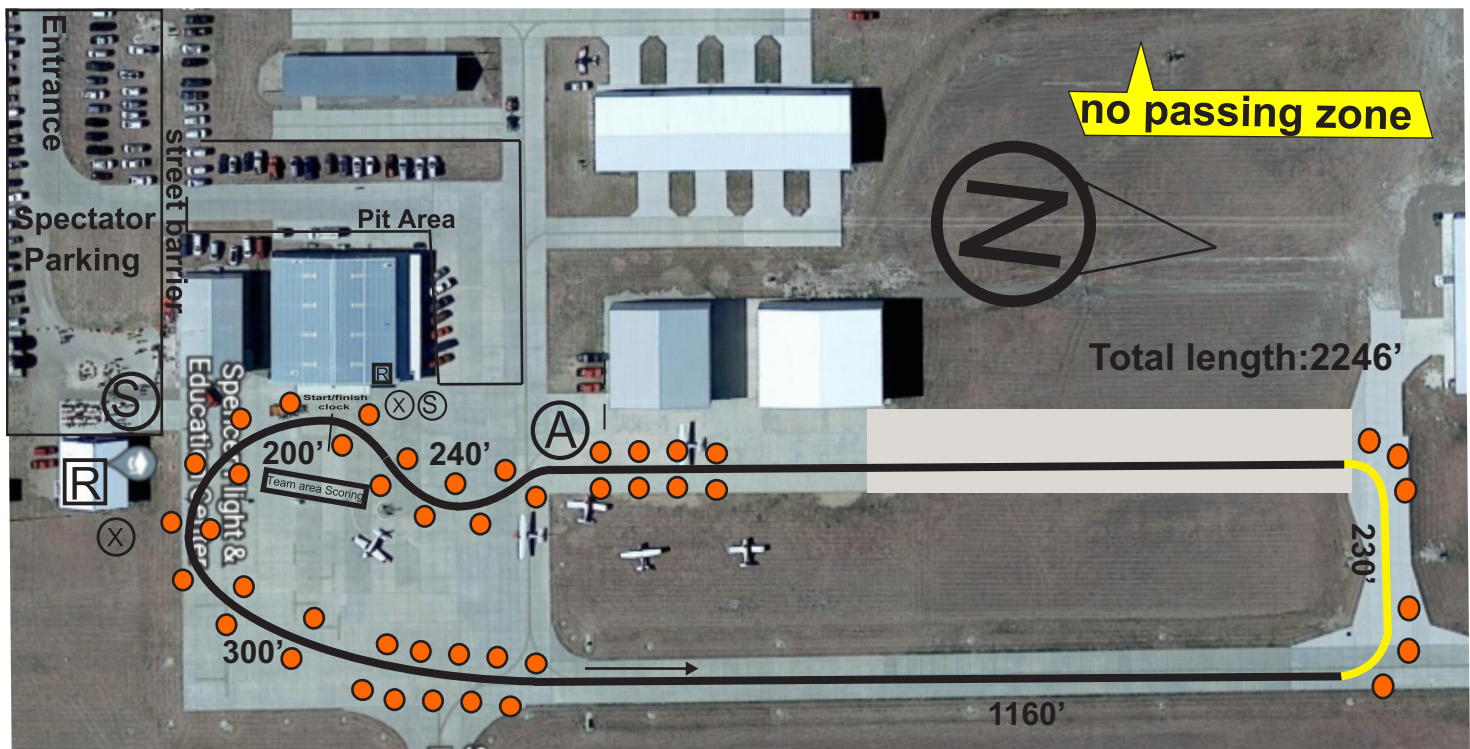

Sunflower Electrorally

SCOTT CITY, KS. APRIL 3, 2025

Sponsored by:
Sunflower Electric Power Corporation

7:00 am - set up
8:00- Registration in Spencer flight Center
8:30- Inspections begin in Pit area
9:45 Driver/ lap counter meeting in Flight Center
10:15 1st race to the start line
10:30- 1st race starts
11:30- end of 1st race
11:30 Lunch
12:45 2nd race to the start line
1:00 - 2nd race starts
2:00 - end of 2nd race
2:30 Awards presentation at Spencer Flight Center
Note: Race times may vary due to race conditons

Kansas Electrorally Inc.
Kansas High School Championship Racing Series
kansaselectrorally.org

Special Thanks to:

**Wheatland Electric, Sunflower Electric, Z Water, Classy Stich
WTH Aviation Services, City of Scott City, Spencer Flight and Education Center, Scott County EMS, USD #466**

**Locaton: Scott City Airport,
300 Mesquite, Scott City, ks 67871**